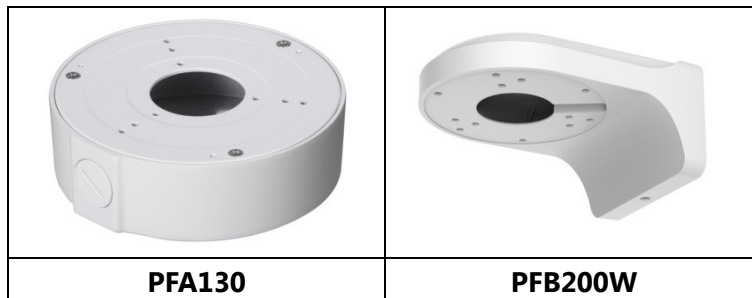

Accessories (optional)

Dahua Technology Co., Ltd.

1187 BinAn Road, Binjiang District, Hangzhou, China

Tel: +86-571-87688883

Fax: +86-571-87688815

Email: overseas@dahuatech.com

www.dahuatech.com

*Design and specifications are subject to change without notice.

© 2013 Dahua Technology Co., Ltd.