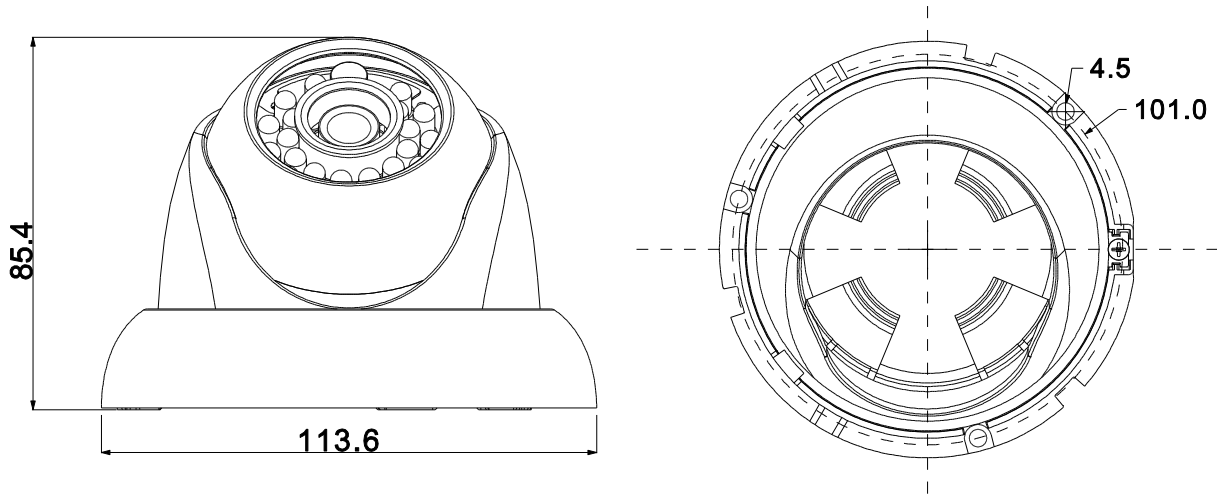

DH-CA-DW181F-IN

Dimensions (mm)